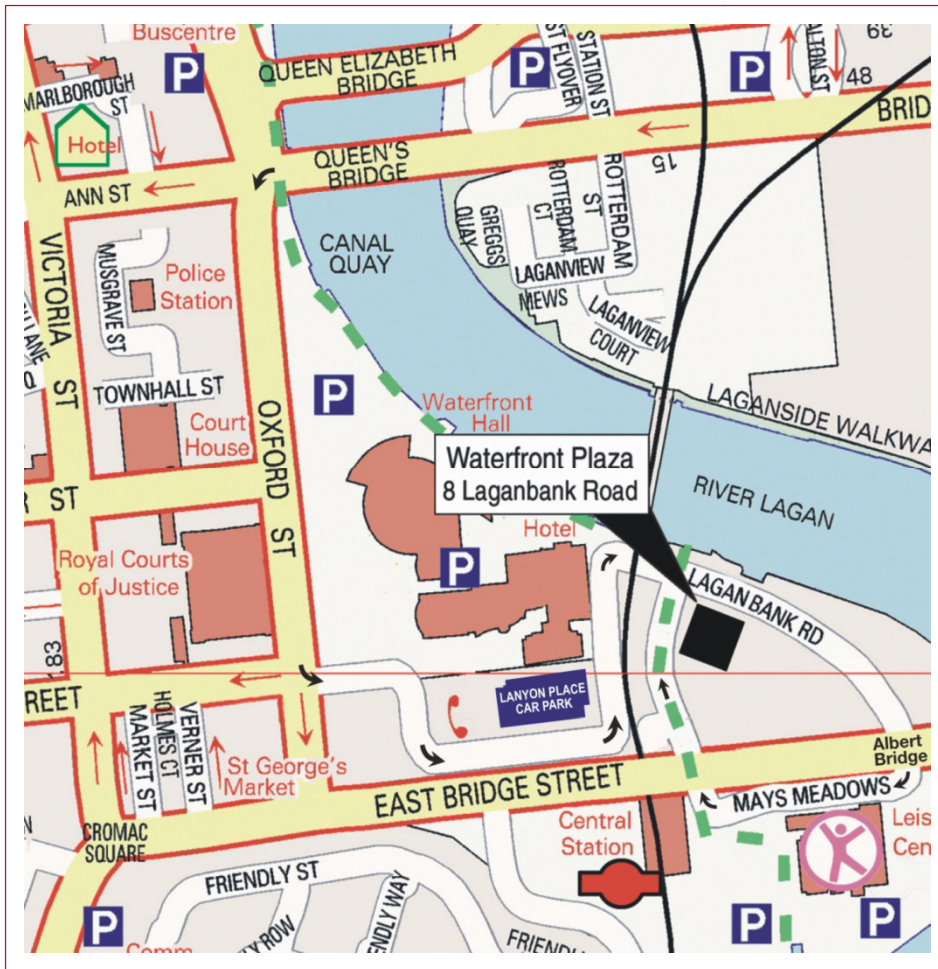

Location Map

PwC
Waterfront Plaza
8 Laganbank Road
Belfast
BT1 3LR

Tel: 028 9024 5454
Fax: 028 9041 5600

From the South of the City

Head out of the city along East Bridge Street, towards the Albert Bridge with Central Station on your right hand side and the Abbey building on your left. Take the first main exit on your left onto the Laganbank Road. Waterfront Plaza is the large white building before the bridge.

From Oxford Street and City Centre

On Oxford Street take the slip road on your left for the Waterfront Hall. You will come to a small roundabout with BT Tower directly in front. At this roundabout take the last exit and follow the road round which will pass under a foot bridge. Follow the road round to the left and under the railway bridge. Waterfront Plaza is the large white building on your right.

If a car park space is required, please inform the person you are making the appointment with. Please note in the event that car parking is unavailable at Waterfront Plaza, the nearest available public car park is Lanyon Place Car Park indicated on the map above.