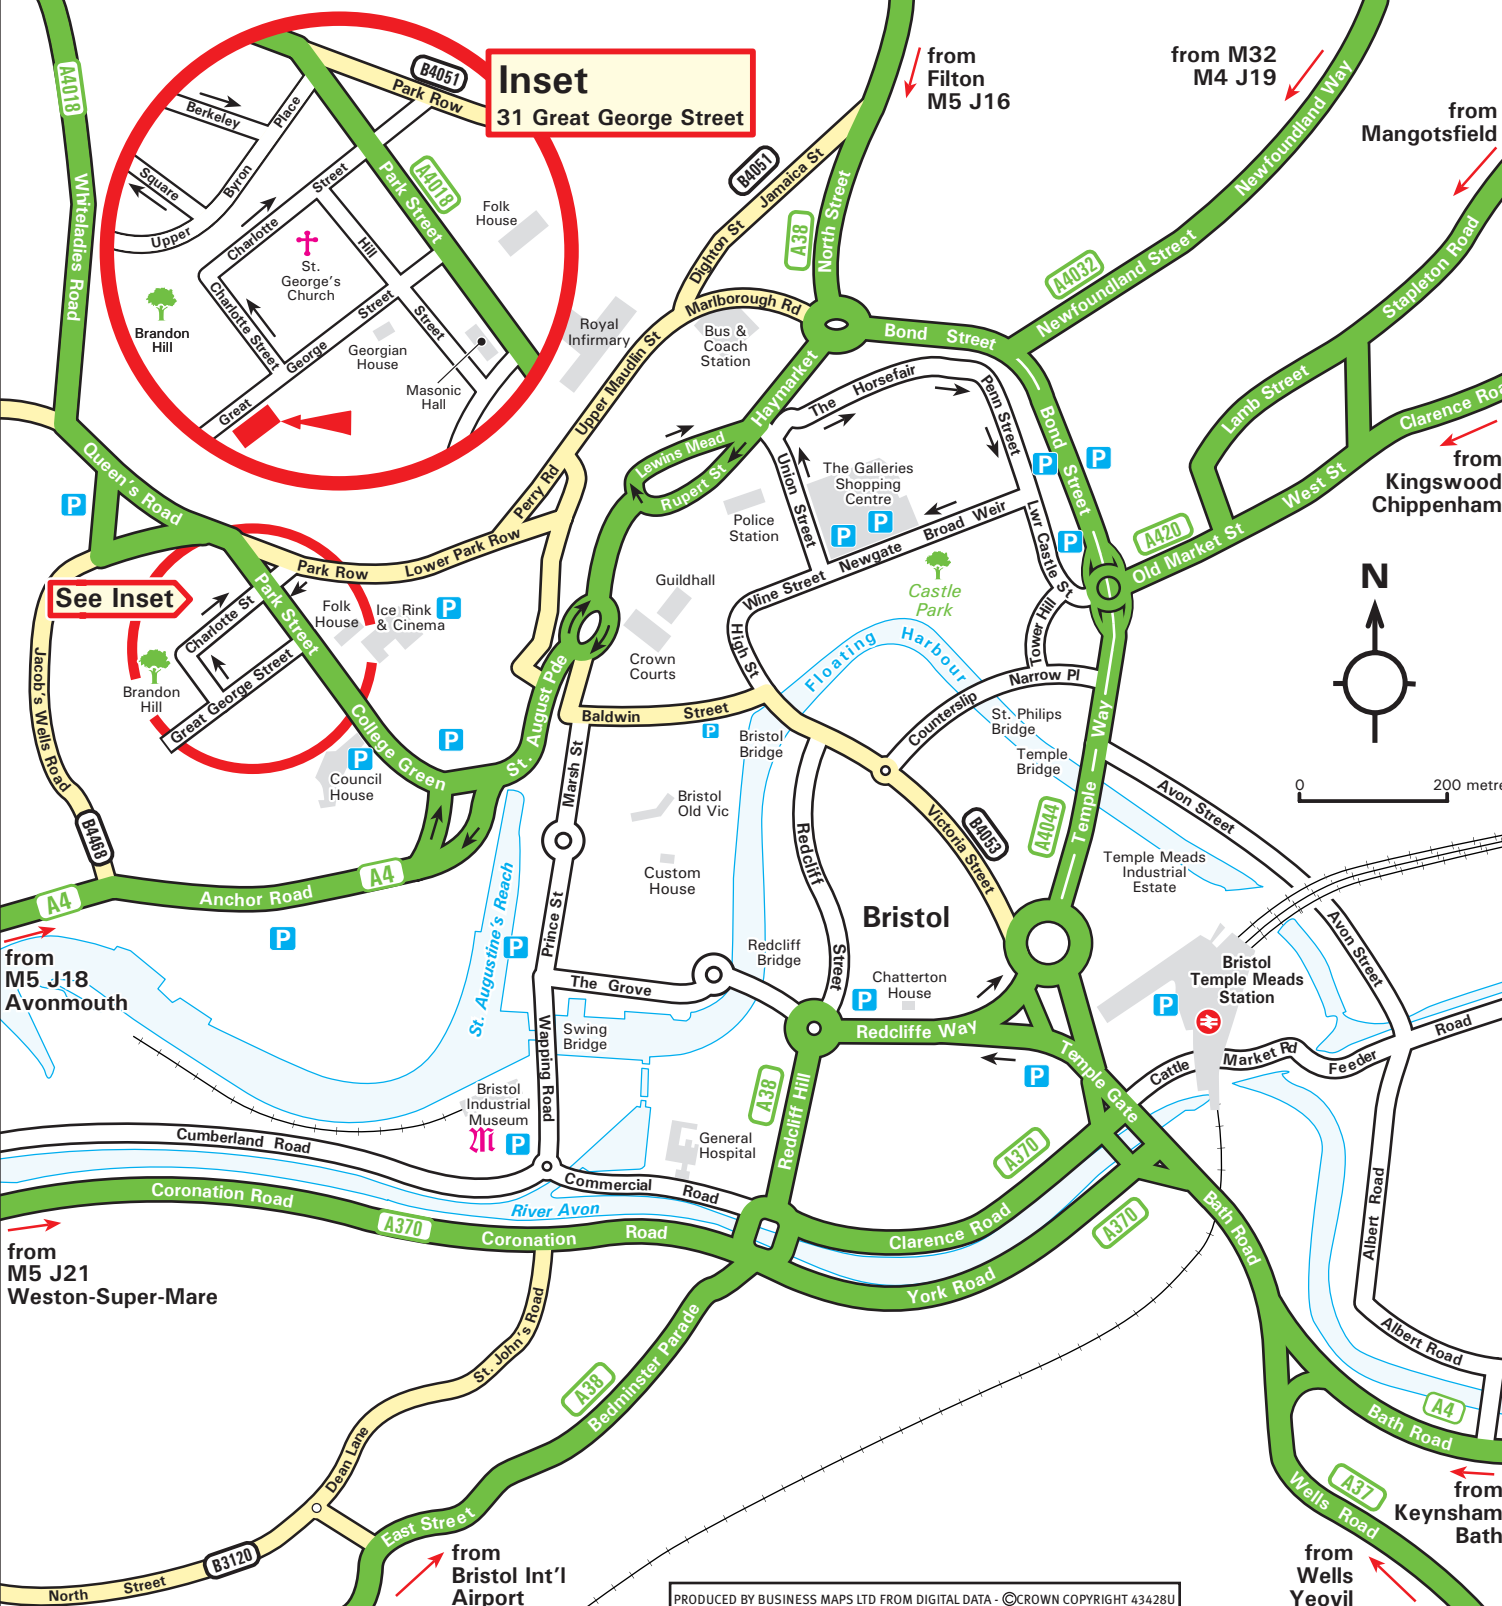

Inset
31 Great George Street

See Inset

from M5 J18
Avonmouth

from M5 J21
Weston-Super-Mare

from Bristol Int'l
Airport

from Filton
M5 J16

from M32
M4 J19

from Mangotsfield

from Kingswood
Chippenham

from Keynsham
Bath

from Wells
Yeovil