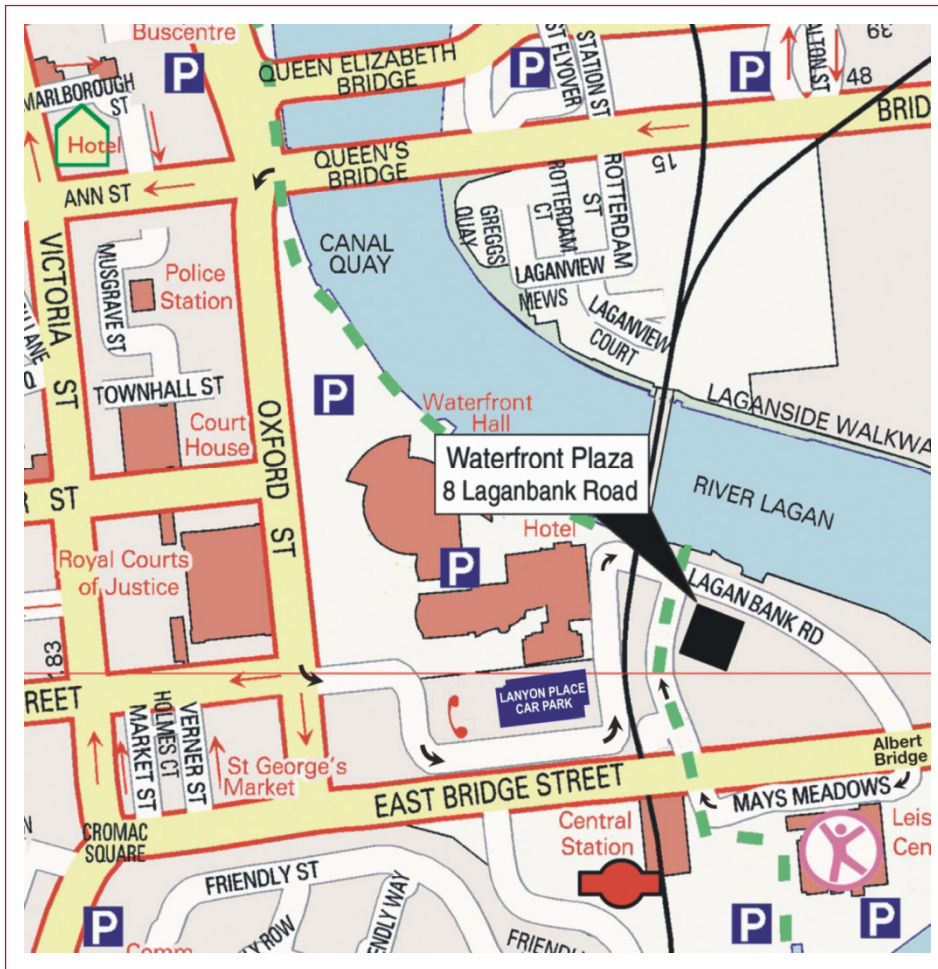

# Location Map

PwC  
Waterfront Plaza  
8 Laganbank Road  
Belfast  
BT1 3LR

Tel: 028 9024 5454  
Fax: 028 9041 5600

## ***From the South of the City***

Head out of the city along East Bridge Street, towards the Albert Bridge with Central Station on your right hand side and the Abbey building on your left. Take the first main exit on your left onto the Laganbank Road. Waterfront Plaza is the large white building before the bridge.

## ***From Oxford Street and City Centre***

On Oxford Street take the slip road on your left for the Waterfront Hall. You will come to a small roundabout with BT Tower directly in front. At this roundabout take the last exit and follow the road round which will pass under a foot bridge. Follow the road round to the left and under the railway bridge. Waterfront Plaza is the large white building on your right.

If a car park space is required, please inform the person you are making the appointment with. Please note in the event that car parking is unavailable at Waterfront Plaza, the nearest available public car park is Lanyon Place Car Park indicated on the map above.